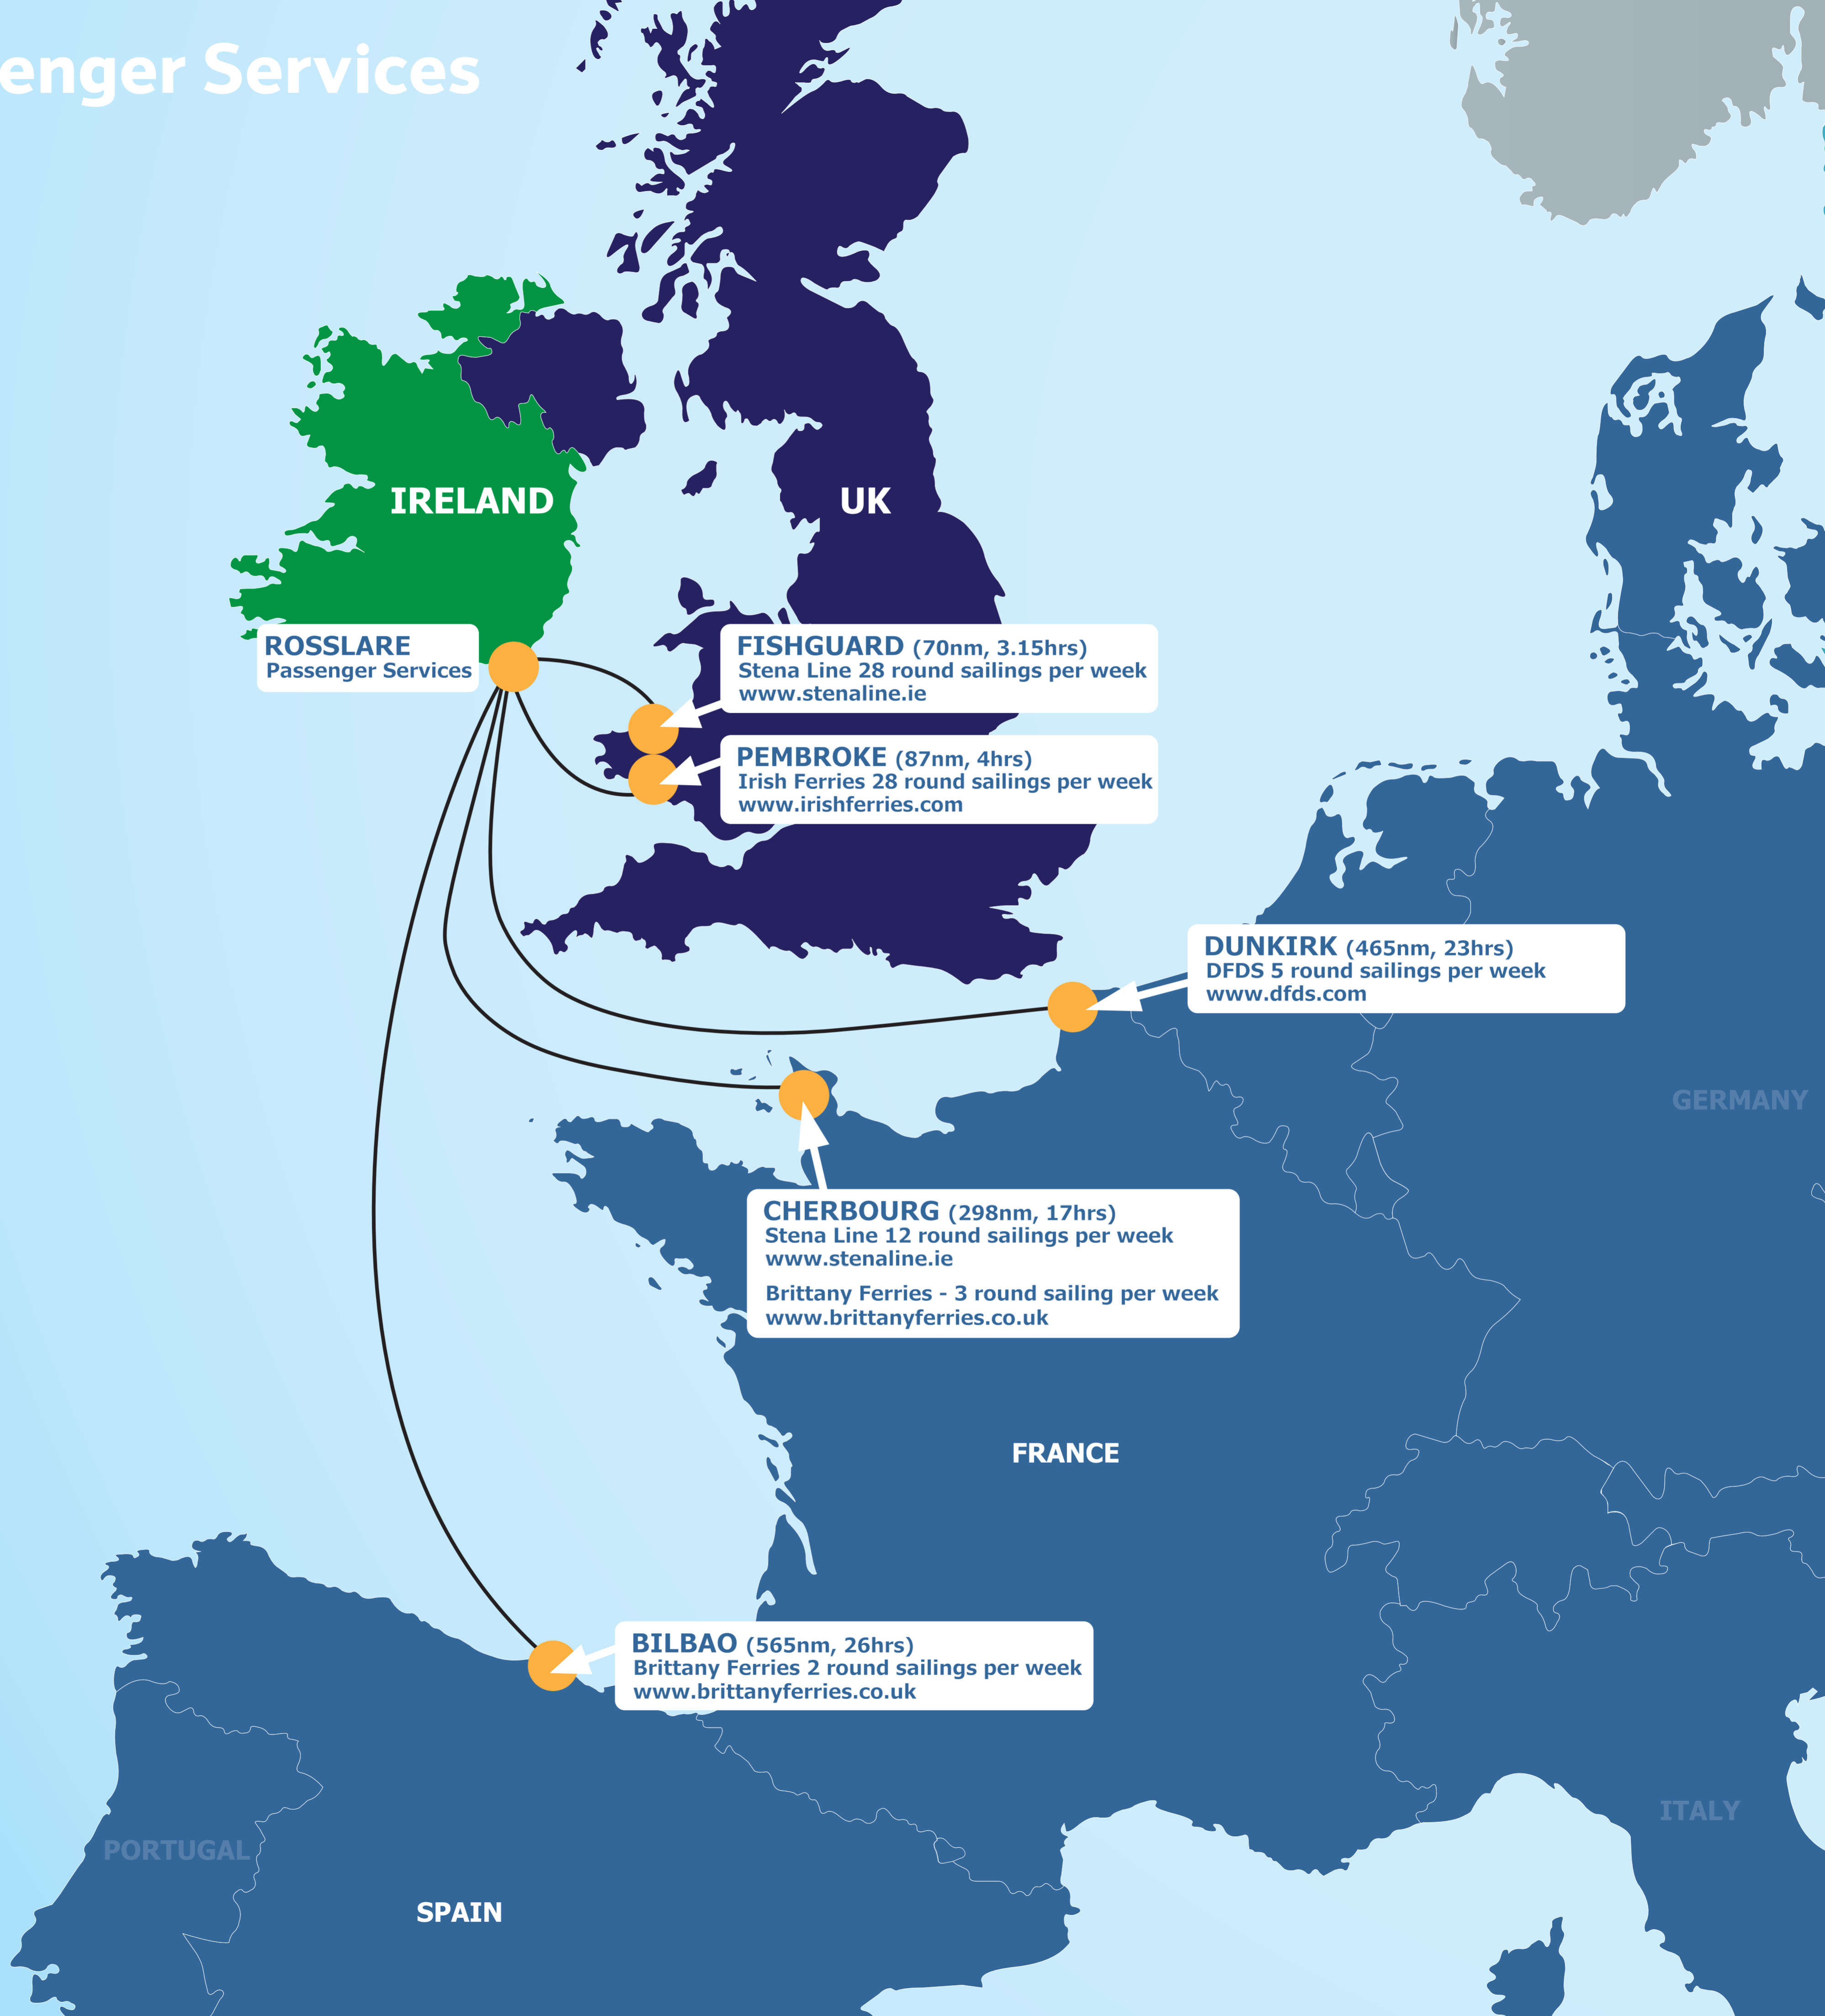

# Passenger Services

**IRELAND**

**UK**

**ROSSLARE**  
Passenger Services

**FISHGUARD** (70nm, 3.15hrs)  
Stena Line 28 round sailings per week  
[www.stenaline.ie](http://www.stenaline.ie)

**PEMBROKE** (87nm, 4hrs)  
Irish Ferries 28 round sailings per week  
[www.irishferries.com](http://www.irishferries.com)

**DUNKIRK** (465nm, 23hrs)  
DFDS 5 round sailings per week  
[www.dfds.com](http://www.dfds.com)

**CHERBOURG** (298nm, 17hrs)  
Stena Line 12 round sailings per week  
[www.stenaline.ie](http://www.stenaline.ie)  
Brittany Ferries - 3 round sailing per week  
[www.brittanyferries.co.uk](http://www.brittanyferries.co.uk)

**FRANCE**

**BILBAO** (565nm, 26hrs)  
Brittany Ferries 2 round sailings per week  
[www.brittanyferries.co.uk](http://www.brittanyferries.co.uk)

PORTUGAL

**SPAIN**

GERMANY

ITALY